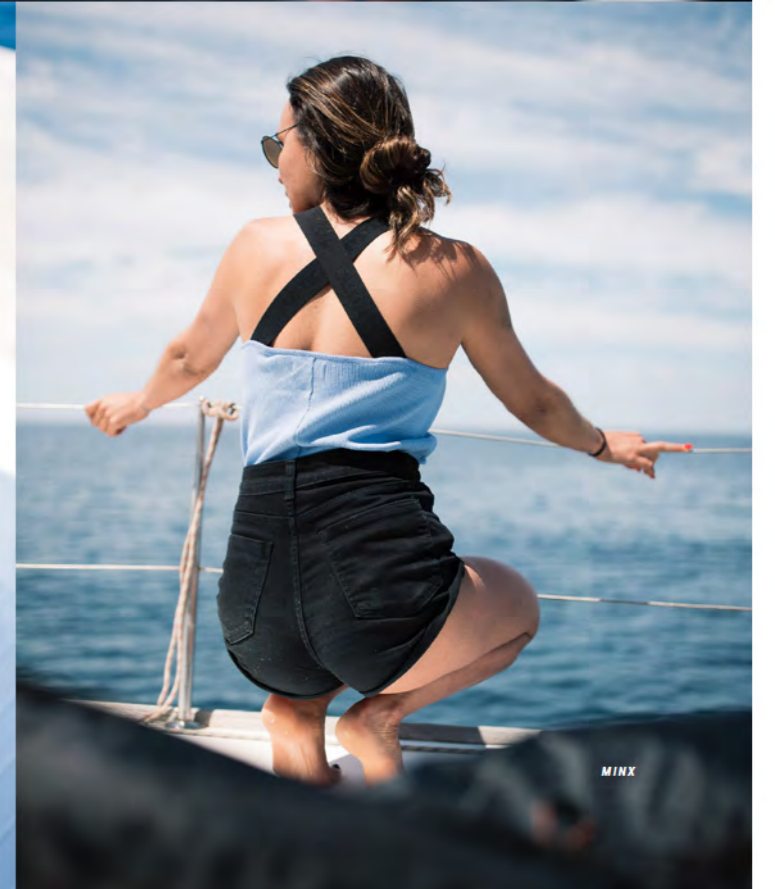

APPAREL 2020
91
COLLECTION

TEES · SINGLETS & DRESSES · WOMEN
92
MYSTIC