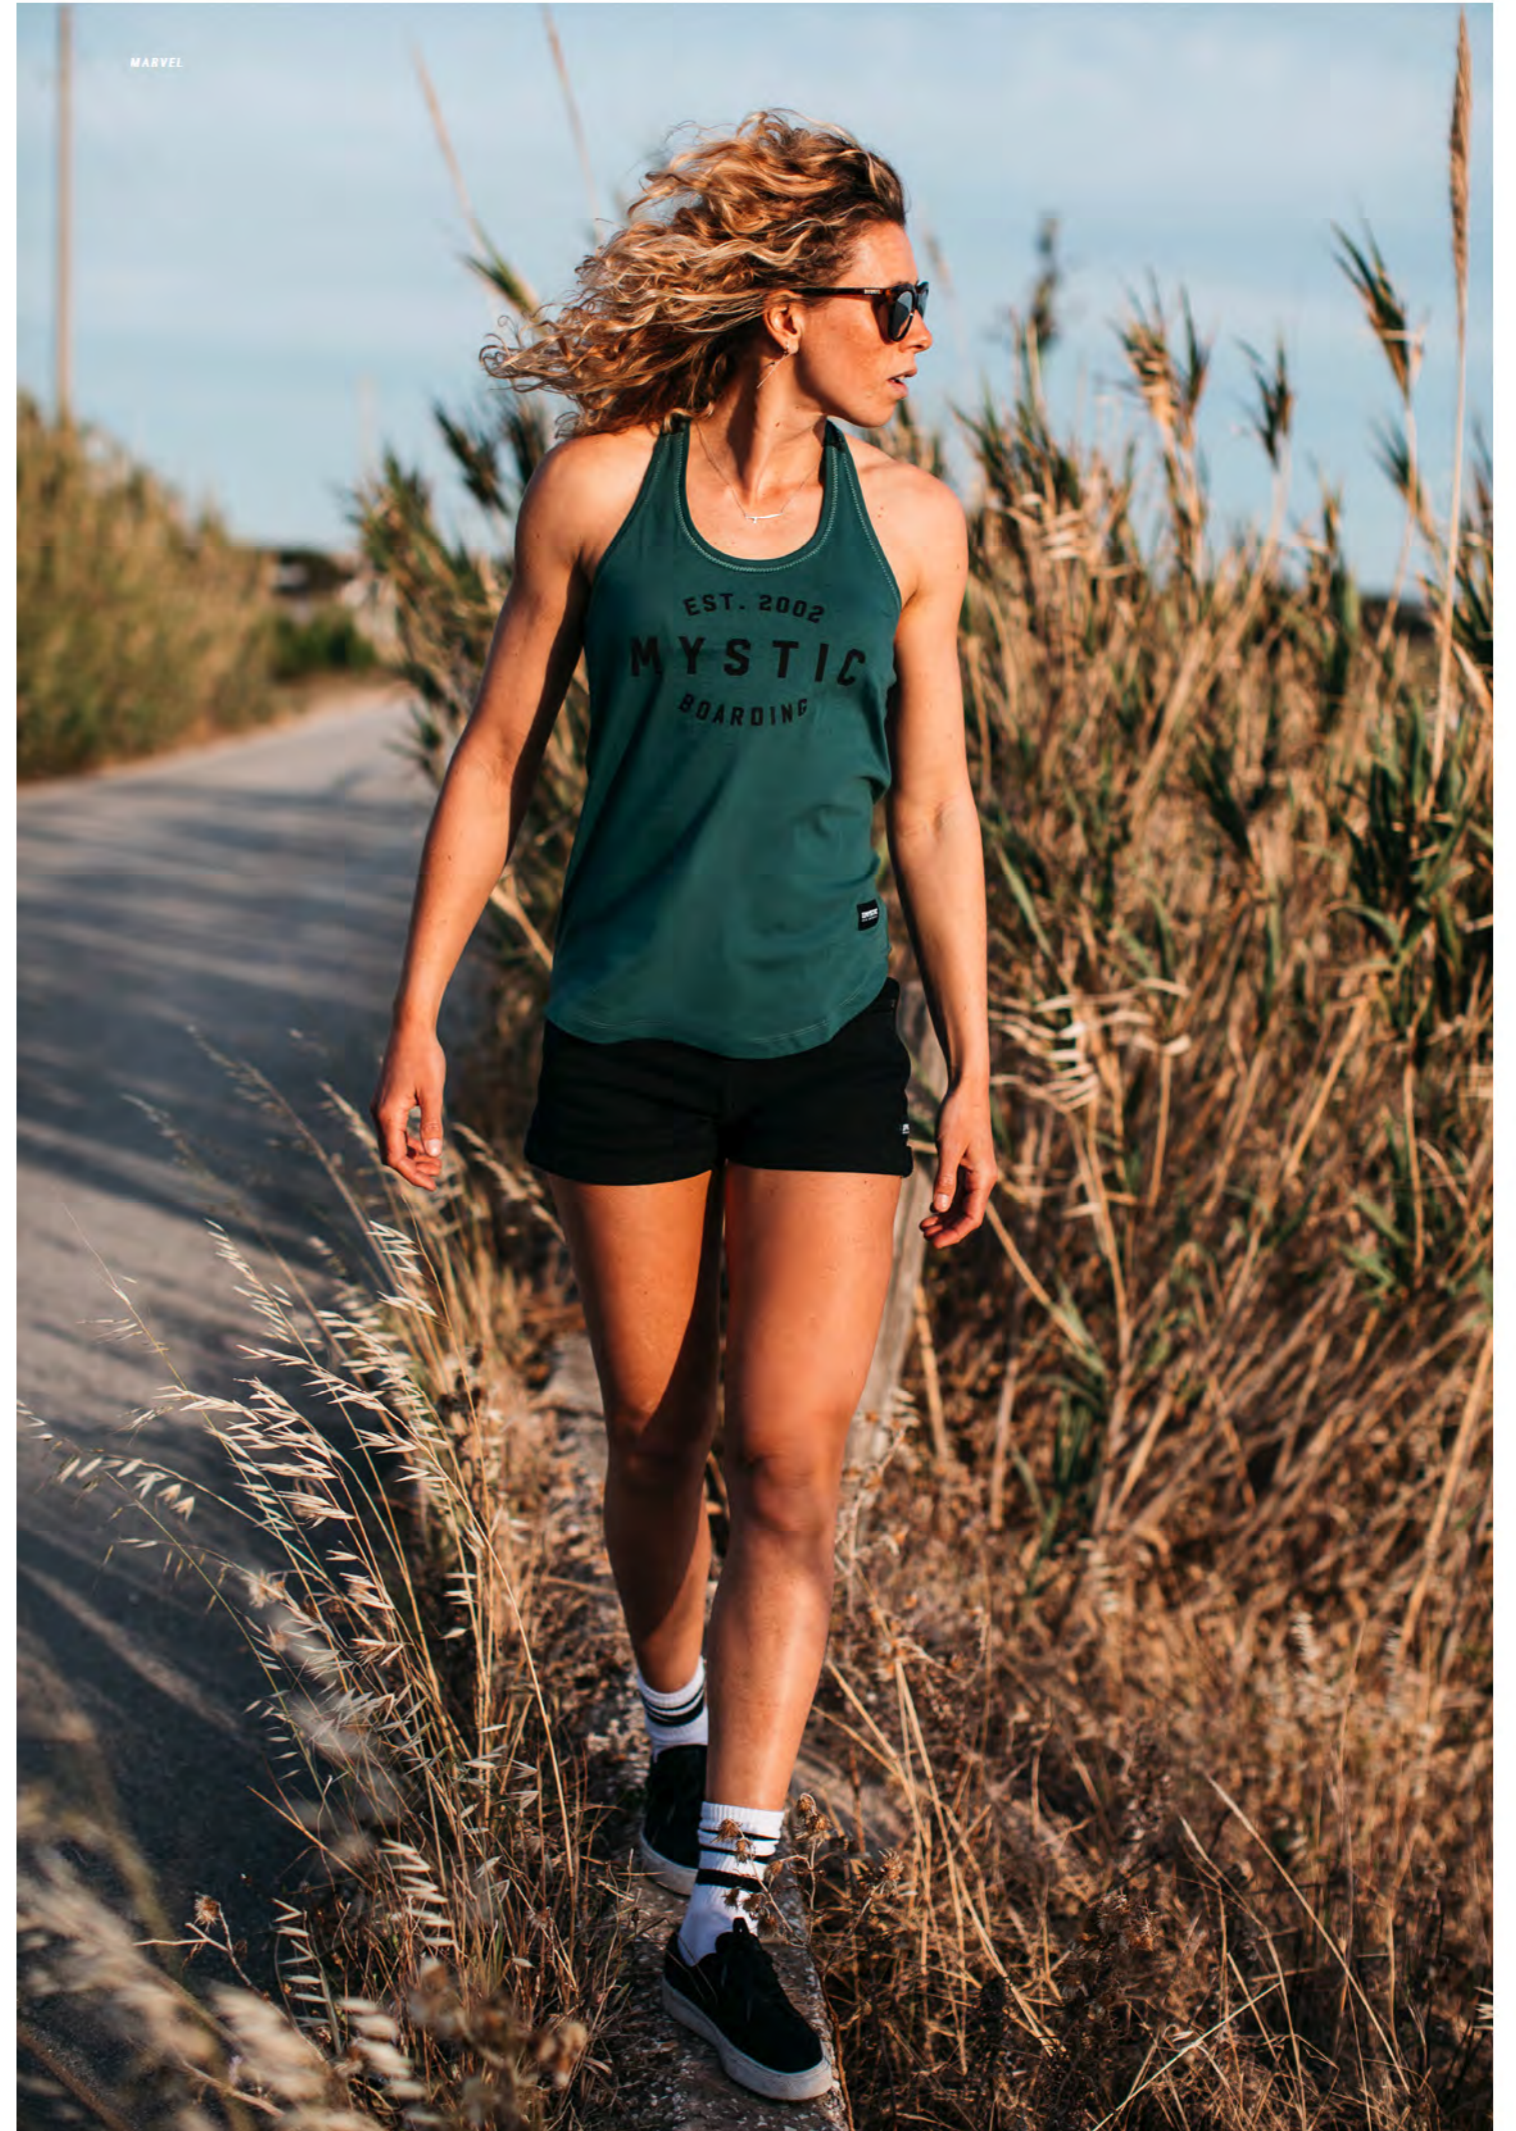

ORDER DETAILS

CODE 35105.200544
COLORS 160 White/Black
SIZES XS S M L XL
Price:¥5,500+TAX