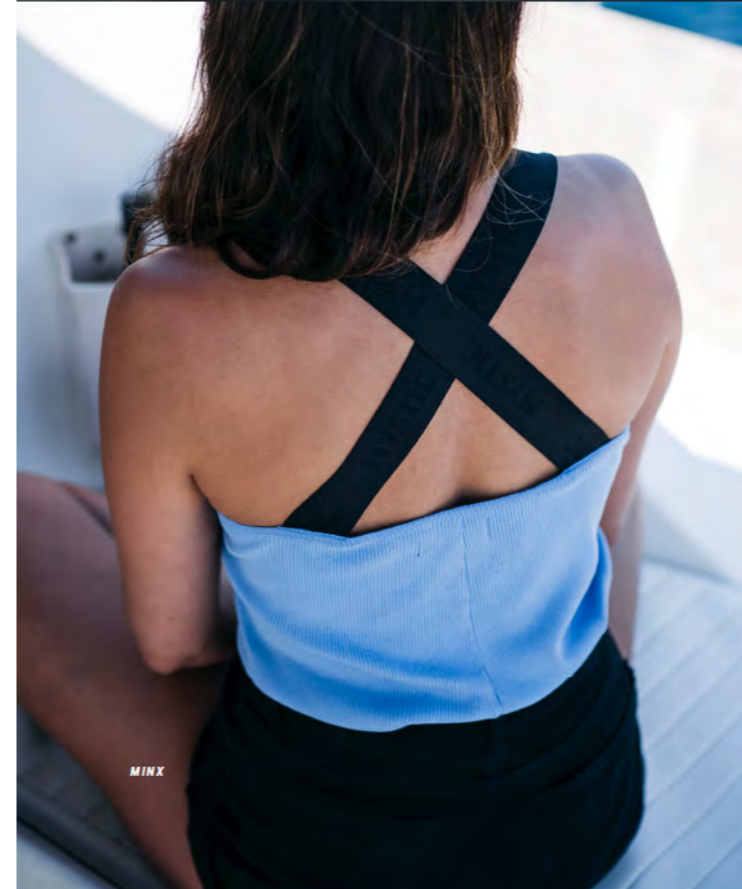

APPAREL 2020
91
COLLECTION

TEES · SINGLETS & DRESSES · WOMEN
92
MYSTIC