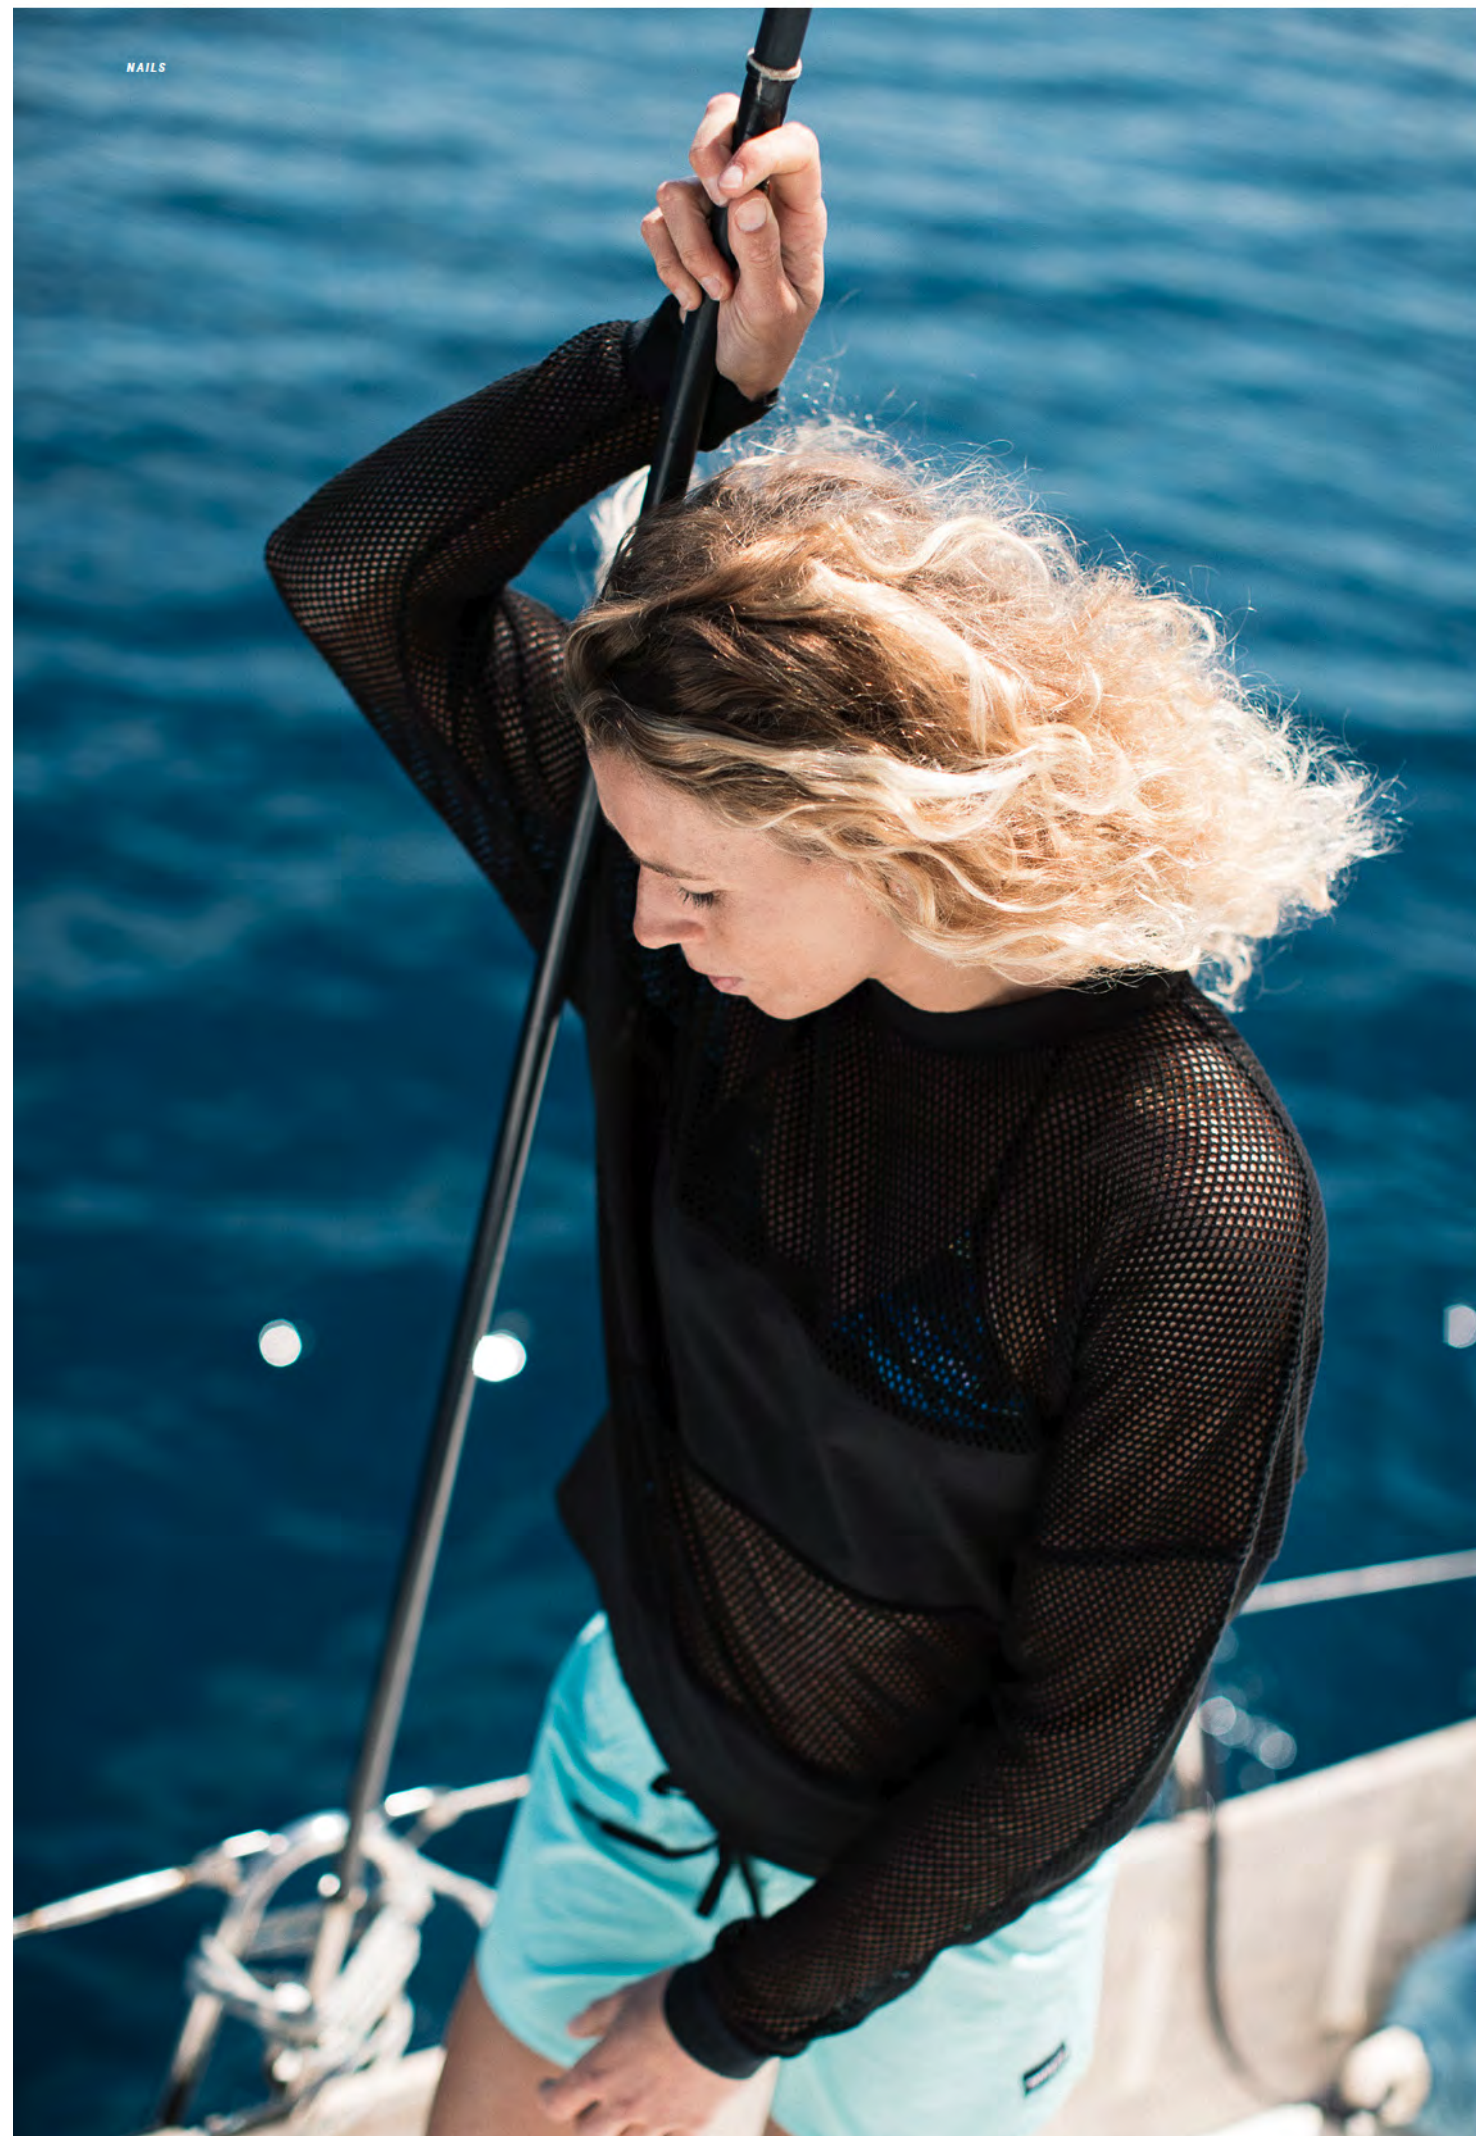

製造中止 NAILS

SWEAT

PRODUCT DETAILS

- 95% Cotton / 5% Elastane
- Baby terry, 280gsm
- 100% cotton mesh sleeves + front and back inserts
- Mystic elastic at sleeve cuffs
- Relaxed fit, overcut sleeves

ORDER DETAILS

CODE 35104.200500
COLORS 910 Caviar
SIZES XS S M L XL
Price:¥9,500+TAX

DORY

SWEAT

PRODUCT DETAILS

- 95% Cotton / 5% Elastane
- Baby terry, 280gsm
- Panel print
- Mystic elastic at sleeve cuffs
- Signature zigzag stitch at centre back yoke
- Relaxed fit, overcut sleeves

ORDER DETAILS

CODE 35104.200011
COLORS 621 Ocean Green
SIZES XS S M L XL
Price:¥9,500+TAX

NAILS