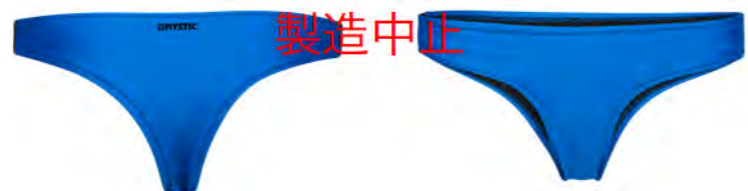

# BRUNA

BIKINI

**PRODUCT DETAILS**

- 80% Nylon / 20% Elastane
- Single jersey, 200gsm
- Allover print
- Cropped bikini top
- Mystic logo print at wearer's left side
- Dual straps at back bikini top
- Top with removable pads
- Mystic logo print at centre back bikini bottom
- Cheeky fit bikini bottom

# 製造中止 CHEEKIS

BIKINI

**PRODUCT DETAILS**

- 80% Nylon / 20% Elastane
- Single jersey, 200gsm
- Cropped bikini top
- Mystic logo print at wearer's left side
- Dual straps at back bikini top
- Top with removable pads
- Mystic logo print at centre back bikini bottom
- Cheeky fit bikini bottom

**TOP**

**ORDER DETAILS**

**CODE** 35109.200511  
**COLORS** 407 Flash Blue  
**SIZES** 34 36 38 40 42  
**Price:¥4,800+TAX**

**BOTTOM**

**ORDER DETAILS**

**CODE** 35109.200512  
**COLORS** 407 Flash Blue  
**SIZES** 34 36 38 40 42  
**Price:¥3,400+TAX**

# JALOU

BIKINI

**PRODUCT DETAILS**

- 80% Nylon / 20% Elastane
- Single jersey, 200gsm
- Halter bikini top
- Mystic elastic shoulder straps bikini top
- Clip closure at back bikini top
- Top with removable pads
- Mystic logo print at wearer's left front bikini bottom
- Cheeky fit bikini bottom