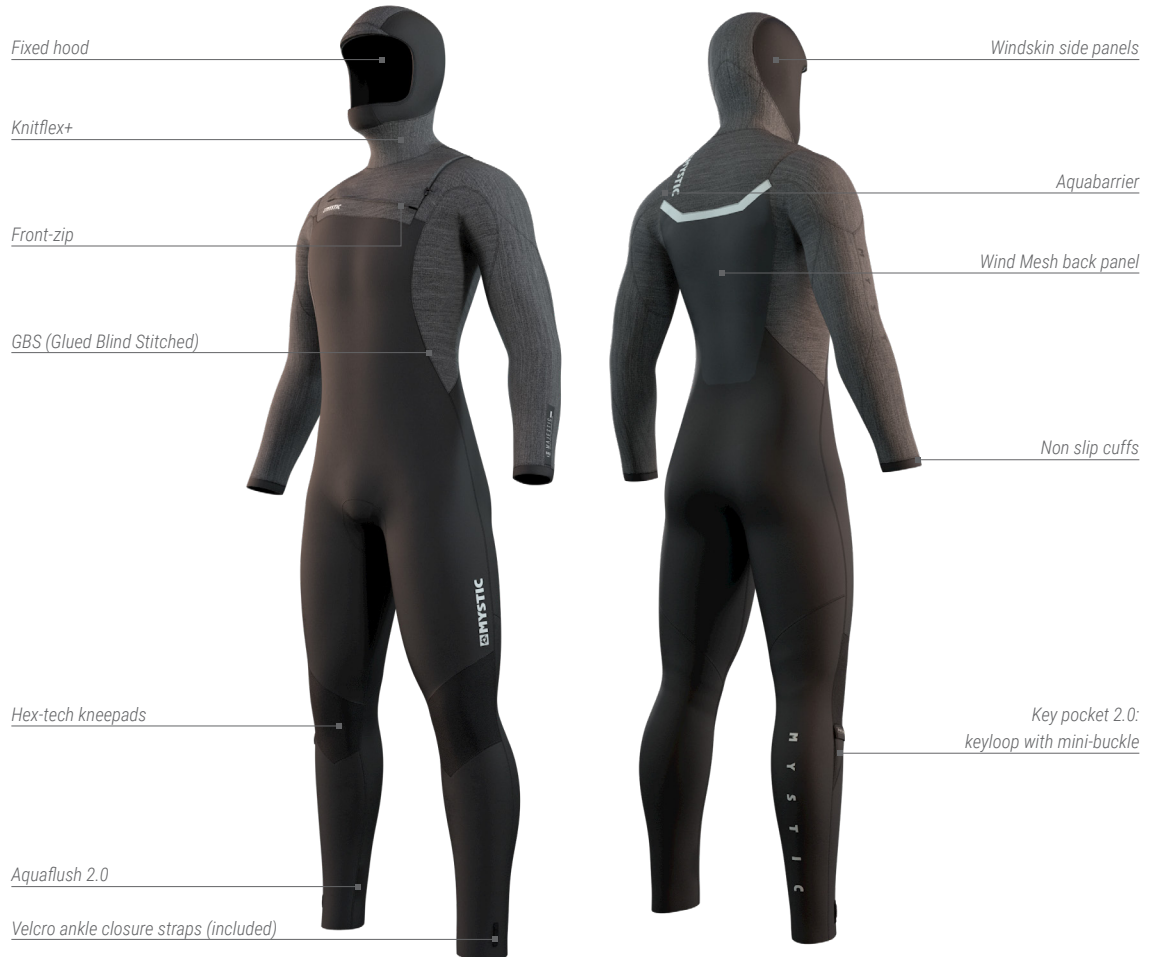

VOLT T HOODED

WETSUIT / FRONT-ZIP

RIDING IN THE VOLT T IS LIKE CRANKING UP THE HEAT IN YOUR CAR AFTER A LONG FULFILLING SESSION. HELL, THE VOLT T IS SO WARM IT'S ALMOST LIKE EATING A PIZZA STRAIGHT OUT OF THE OVEN! A WARM SUIT WITH A LOT OF STRETCH. THE DAYS OF USING THE COLD AS AN EXCUSE ARE OVER. YOU'LL NEVER FREEZE YOUR BALLS OFF WITH THE VOLT T.

SPRING SUMMER 2021

23

COLLECTION

- YAMAMOTO 39
- KNITFLEX+
- FLAREMESH+
- FOX FLEECE
- GBS + WATERPROOF STRETCH FLAREMESH+ TAPING

6/4/3 FULLSUIT

ORDER DETAILS

CODE 35000.210055

COLORS 900 Black

SIZES S MS M MT LS L LT XL XXL

PRICE: ¥ 78,000+Tax