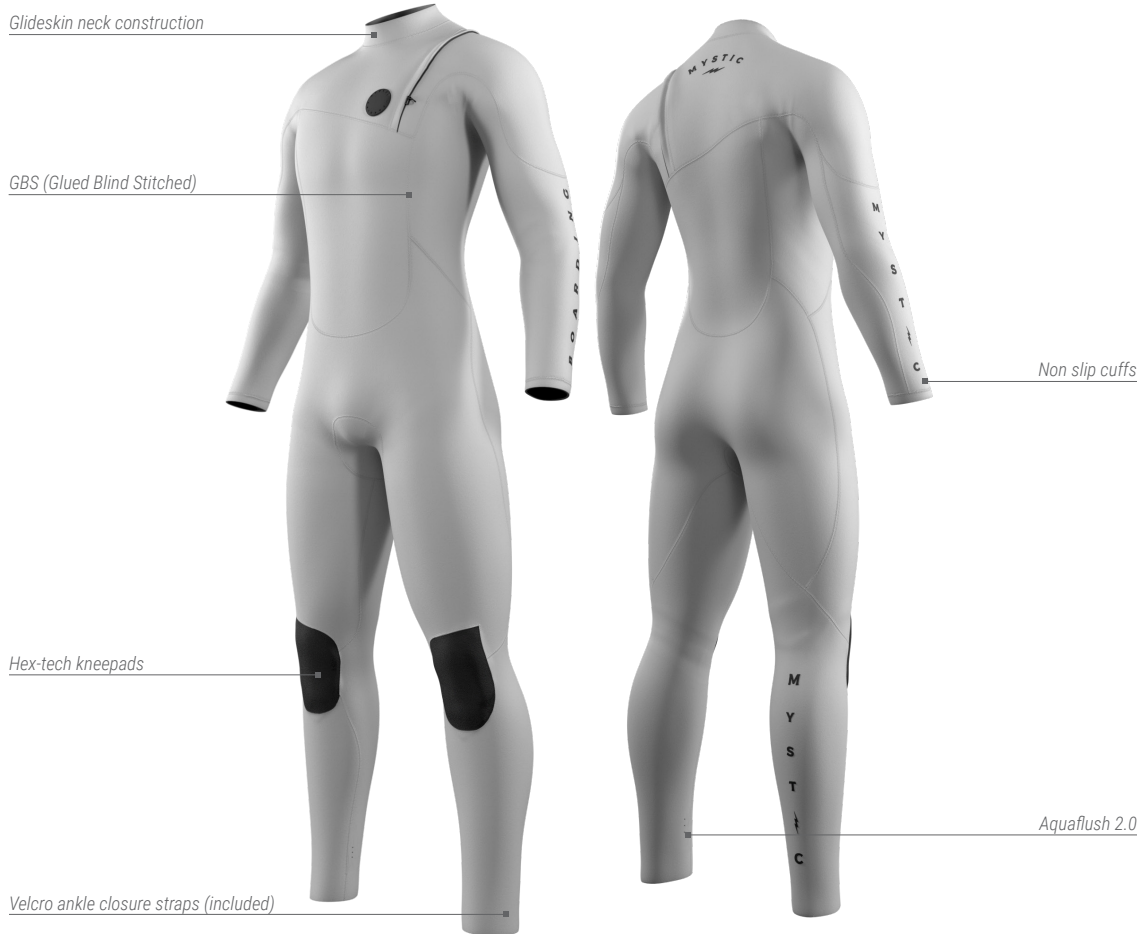

THE ONE

WETSUIT / ZIPFREE

AREN'T WE ALL LOOKING FOR 'THE ONE'? WE'VE FOUND HER! TOTALLY ZIPFREE AND FULLY BLACK OR WHITE. BESIDES THE STYLISH DESIGN YOU'LL GET OUR FLEXIBLE M-FLEX 2.0 NEOPRENE, SUPER WARM POLAR INNER LINING AND ALL SEAMS ARE GBS AND COVERED WITH WATERPROOF STRETCH TAPING ON THE INSIDE. IT ALSO COMES WITH OUR NEW AND IMPROVED MESH NEOPRENE BACK PANEL TO REDUCE WIND CHILL, 4-WAY STRETCH KNEEPADS AND A GLIDESKIN NECK CONSTRUCTION FOR EXTRA COMFORT.